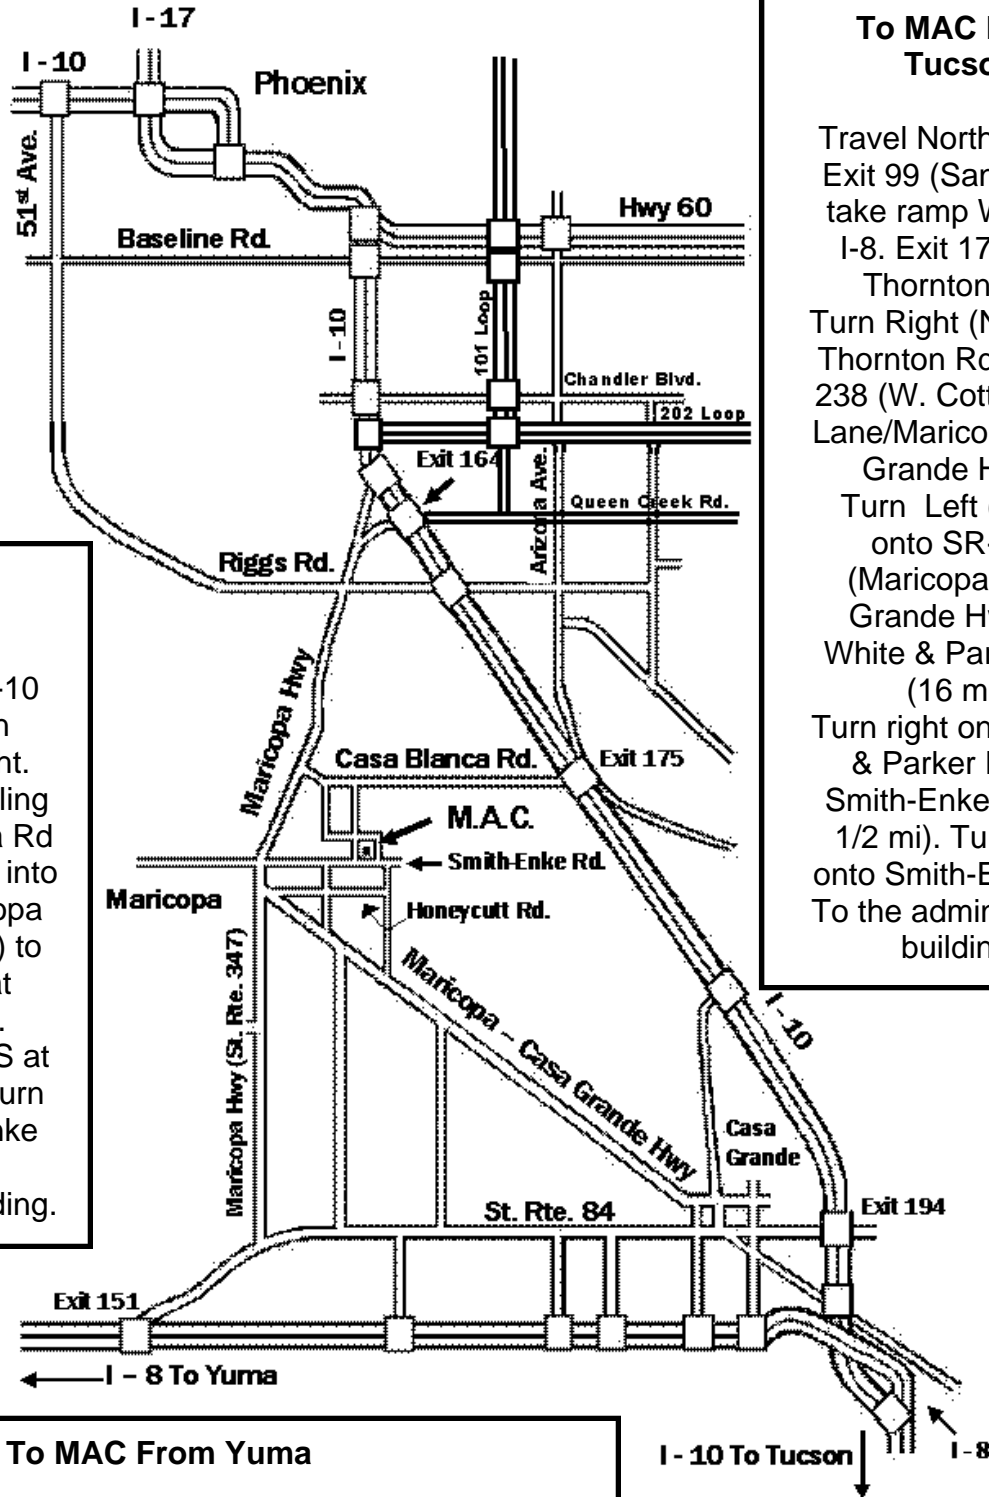

# Maricopa Agricultural Center

37860 West Smith-Enke Road—Maricopa, AZ

Tel: 520-568-2273

## To MAC From Phoenix

Travel South on I-10 Exit 164 (Queen Creek). Turn Right. You are now traveling South on Maricopa Rd (SR-347). Proceed into the town of Maricopa (Approx. 16 miles) to the traffic light at Smith-Enke Rd. (Walgreen's & CVS at the intersection). Turn left onto Smith-Enke Rd. to the administration building.

## To MAC From Tucson

Travel North on I-10 Exit 99 (San Diego) take ramp West on I-8. Exit 172 onto Thornton Rd. Turn Right (North) on Thornton Rd. to SR-238 (W. Cottonwood Lane/Maricopa-Casa Grande Hwy). Turn Left (West) onto SR-238 (Maricopa-Casa Grande Hwy) to White & Parker Rd. (16 mi). Turn right onto White & Parker Rd. to Smith-Enke Rd. (3-1/2 mi). Turn right onto Smith-Enke Rd. To the administration building.

## To MAC From Yuma

Go East on I-8 to Exit 151. Go to SR-347 (John Wayne Parkway). Turn Left and travel 1 mile north of the town of Maricopa to the traffic light at Smith-Enke Rd. Turn Right (East) to the administration building